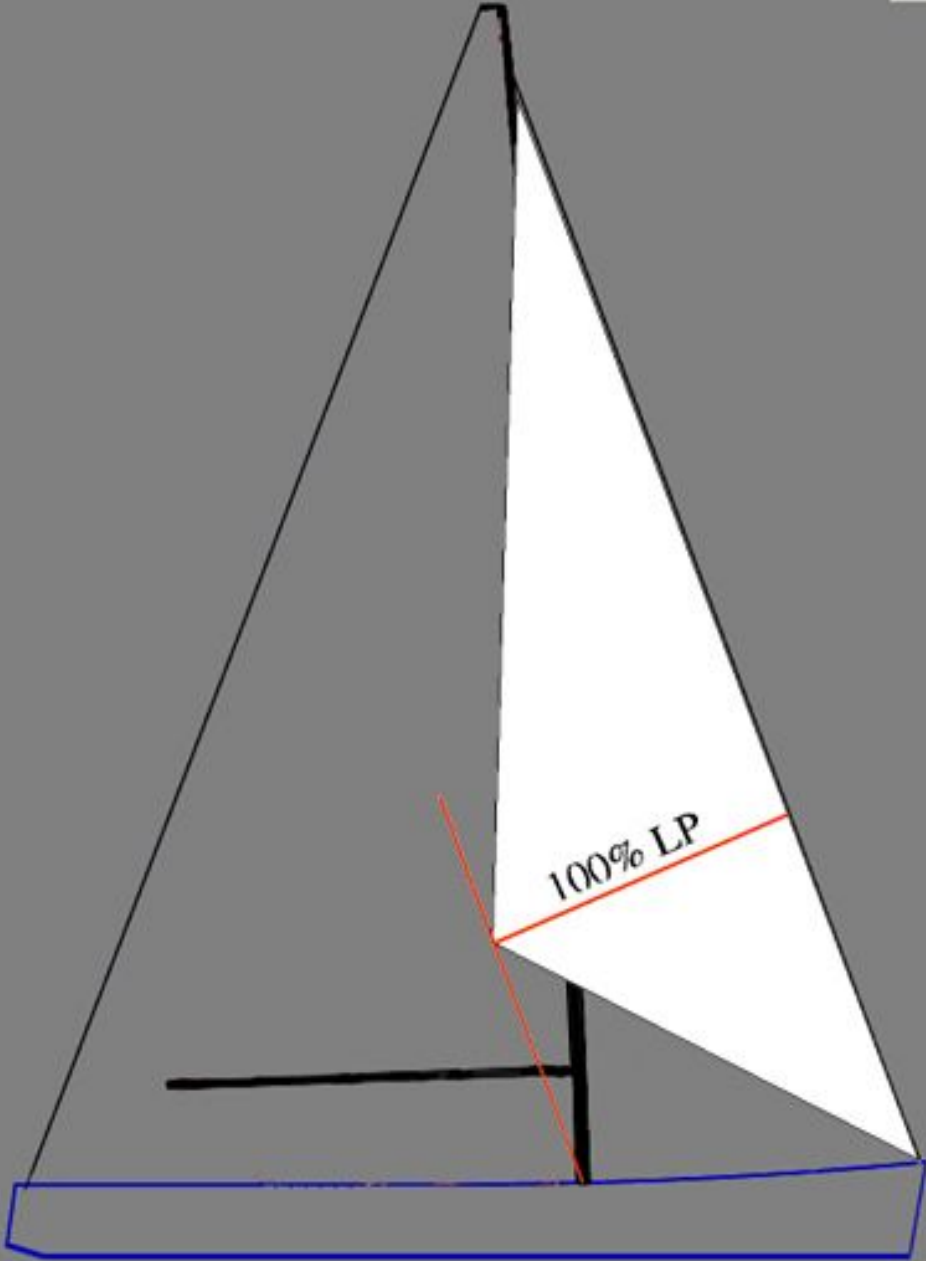

Acti...

Accel...

Acti...

Allen Clark / PhotoBoat.com

Acti...

Acti...

IRL  
IRL  
002A  
4500

A close-up photograph of a white sailboat sail against a cloudy sky. The sail is curved and has blue text printed on it. The text is arranged in four lines: 'IRL', 'IRL', '002A', and '4500'. The sail is held in place by a black boom.

USA  
USA  
4500  
4500

A close-up photograph of a white sailboat sail against a clear blue sky. The sail is curved and has red text printed on it. The text is arranged in four lines: 'USA', 'USA', '4500', and '4500'. The sail is held in place by a black boom.