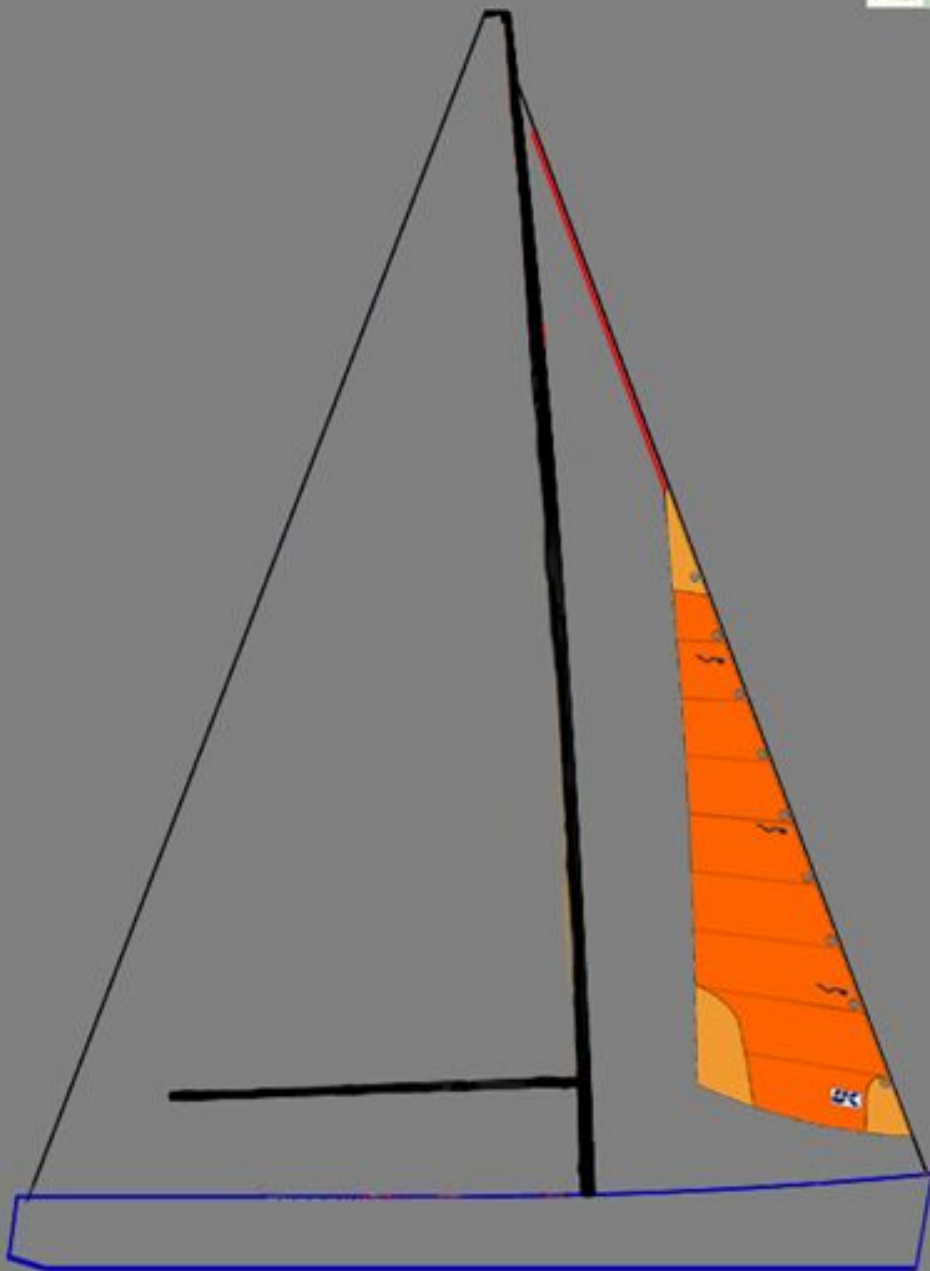

Acti...

Accel...

Acti...

Allen Clark / PhotoBoat.com

Acti...

Acti...

IRL  
IRL  
002A  
4500

A close-up photograph of a white sailboat sail against a cloudy sky. The sail is curved and has blue text printed on it. The text is arranged in four lines: 'IRL', 'IRL', '002A', and '4500'. The sail is held in place by a black boom.

USA  
USA  
4500  
4500

A close-up photograph of a white sailboat sail against a clear blue sky. The sail is curved and has red text printed on it. The text is arranged in four lines: 'USA', 'USA', '4500', and '4500'. The sail is held in place by a black boom.